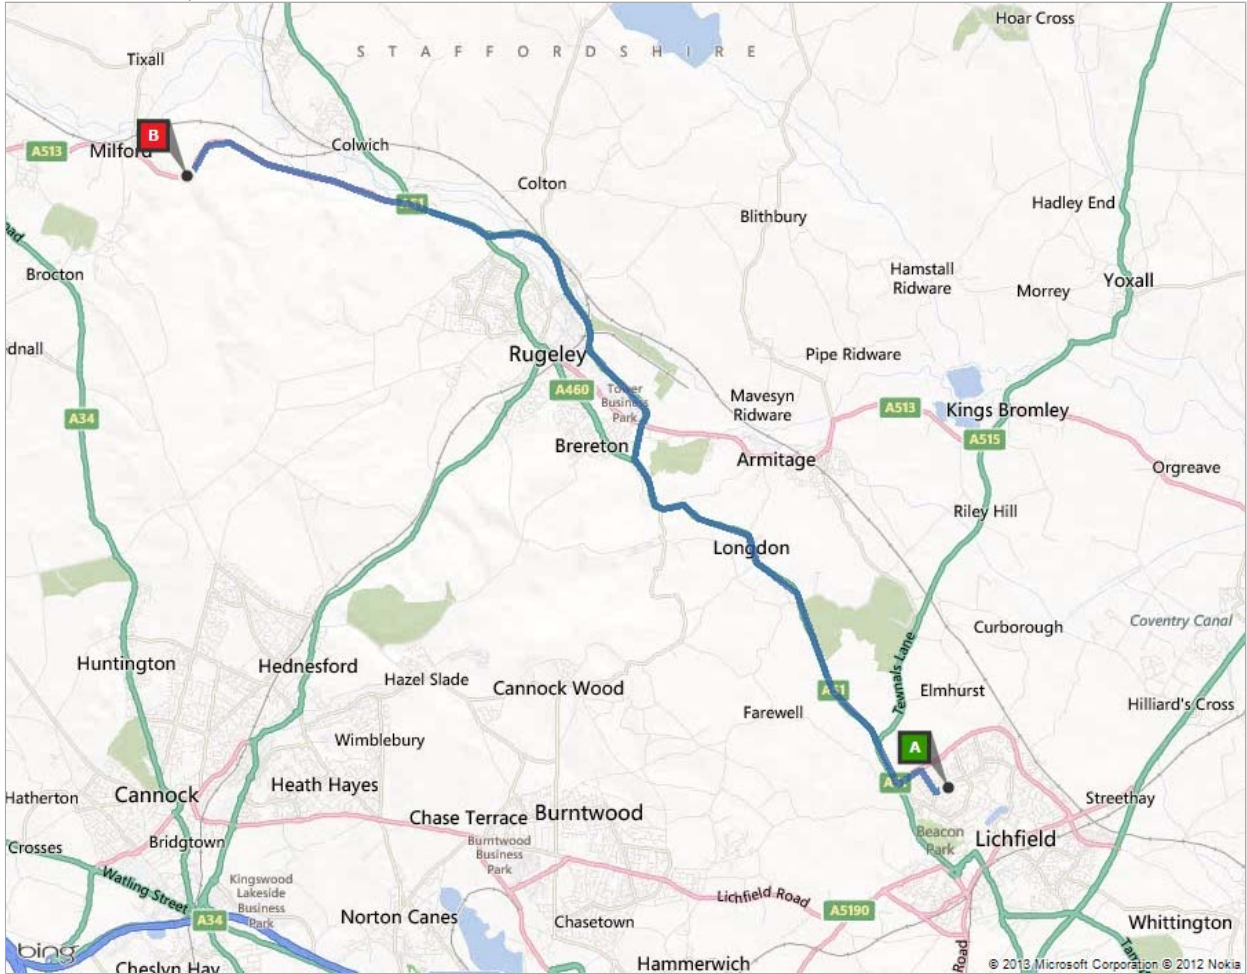

bing Maps

A WS13 7HH, Lichfield, Staffs**B** near A513, Little Haywood, ST17 0
(Directions to approximate location.)

Route: 12.4 mi, 26 min

Directions to :
 The Punch Bowl
 Cannock Chase
www.lichfieldscouts.co.uk

A	WS13 7HH, Lichfield, Staffs	A-B: 12.4 mi 26 min
	1. Leave The Leasowe towards Weston Road	213 ft
	2. Turn left on to Weston Road	0.1 mi
	3. Turn right on to Grange Lane	0.3 mi
	4. Turn left on to A5192 / Eastern Avenue	0.3 mi
	5. Turn right on to A51 / Stafford Road	0.5 mi
	6. Pass through 8 roundabouts, remaining on A51	8.5 mi
	7. At roundabout, take 1st exit on to A513	2.6 mi
B	8. Arrive at near A513, Little Haywood, ST17 0 <i>If you reach A513 / Main Road, you've gone too far</i>	

These directions are subject to the Microsoft® Service Agreement and for informational purposes only. No guarantee is made regarding their completeness or accuracy. Construction projects, traffic, or other events may cause actual conditions to differ from these results. Map and traffic data © 2010 NAVTEQ™.

Route: 12.4 mi, 26 min

This was your map view in the browser window.

A: WS13 7HH, Lichfield, Staffs

B: near A513, Little Haywood, ST17 0