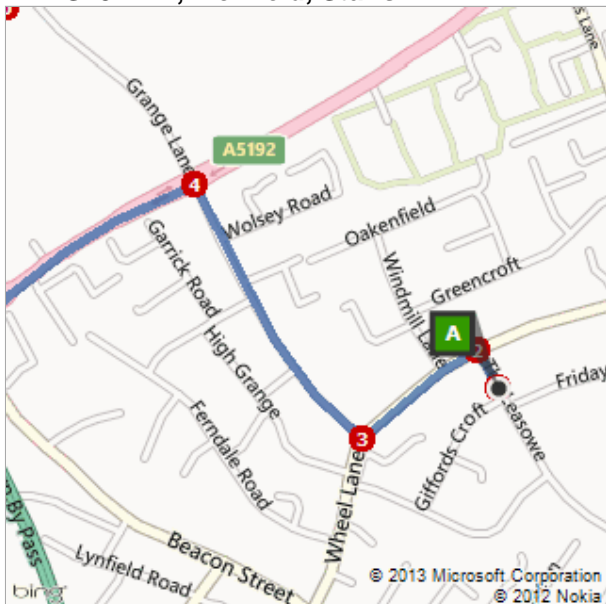

bing Maps

A WS13 7HH, Lichfield, Staffs**B** near A513, Little Haywood, ST17 0
(Directions to approximate location.)

Route: 12.4 mi, 26 min

Directions to :
 The Punch Bowl
 Cannock Chase
www.lichfieldscouts.co.uk

A	WS13 7HH, Lichfield, Staffs	A-B: 12.4 mi 26 min
	1. Leave The Leasowe towards Weston Road	213 ft
	2. Turn left on to Weston Road	0.1 mi
	3. Turn right on to Grange Lane	0.3 mi
	4. Turn left on to A5192 / Eastern Avenue	0.3 mi
	5. Turn right on to A51 / Stafford Road	0.5 mi
	6. Pass through 8 roundabouts, remaining on A51	8.5 mi
	7. At roundabout, take 1st exit on to A513	2.6 mi
B	8. Arrive at near A513, Little Haywood, ST17 0 <i>If you reach A513 / Main Road, you've gone too far</i>	

These directions are subject to the Microsoft® Service Agreement and for informational purposes only. No guarantee is made regarding their completeness or accuracy. Construction projects, traffic, or other events may cause actual conditions to differ from these results. Map and traffic data © 2010 NAVTEQ™.

Route: 12.4 mi, 26 min

This was your map view in the browser window.

A: WS13 7HH, Lichfield, Staffs

B: near A513, Little Haywood, ST17 0