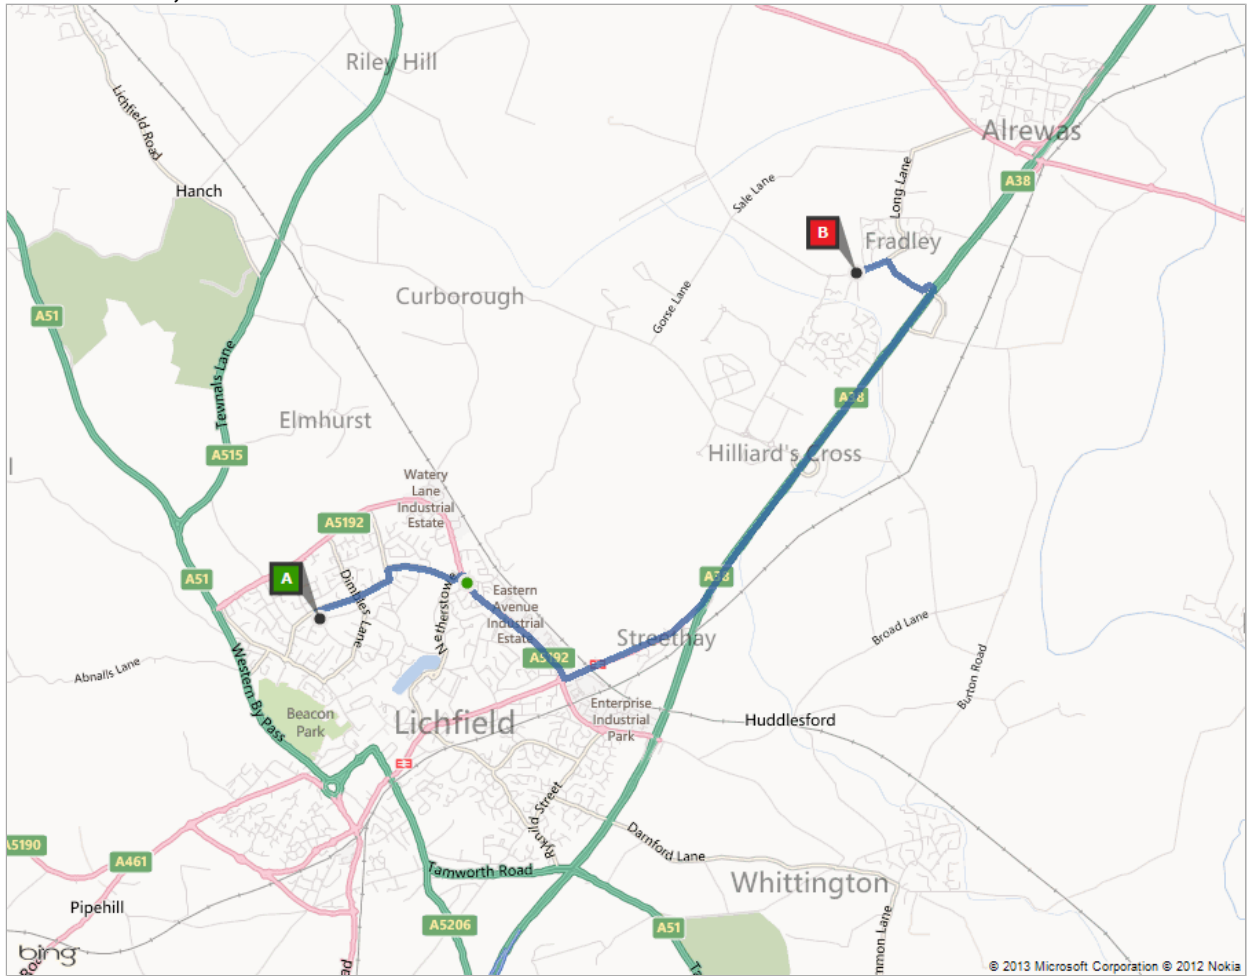

bing Maps

A WS13 7HH, Lichfield, Staffs

Via: A5192 / Eastern Avenue

B near Hay End Lane, Fradley, WS13 8

www.lichfieldscouts.co.uk

Directions to :
FRADLEY YOUTH CENTRE
WS13 8NL

Route: 5.1 mi, 16 min

A	WS13 7HH, Lichfield, Staffs	A-B: 5.1 mi 16 min
	1. Leave The Leasowe towards Weston Road	213 ft
	2. Turn right on to Weston Road	0.4 mi
	3. Turn left on to Curborough Road	331 ft
	4. Turn right on to Purcell Avenue	0.4 mi
	5. Bear left on to Netherstowe	308 ft
	6. Turn right on to A5192 / Eastern Avenue	0.8 mi
	7. At roundabout, take 1st exit on to A5127 / Trent Valley Road	0.7 mi
	8. Take sliproad left to A38	2.2 mi
	9. Take sliproad left	466 ft
	10. Turn right on to Fradley Lane	0.3 mi
	11. Turn left on to Church Lane	0.2 mi
	12. Road name changes to Hay End Lane	62 ft
B	13. Arrive at near Hay End Lane, Fradley, WS13 8 <i>The last intersection is Common Lane</i>	

These directions are subject to the Microsoft® Service Agreement and for informational purposes only. No guarantee is made regarding their completeness or accuracy. Construction projects, traffic, or other events may cause actual conditions to differ from these results. Map and traffic data © 2010 NAVTEQ™.

Route: 5.1 mi, 16 min

This was your map view in the browser window.

A: WS13 7HH, Lichfield, Staffs

B: near Hay End Lane, Fradley, WS13 8