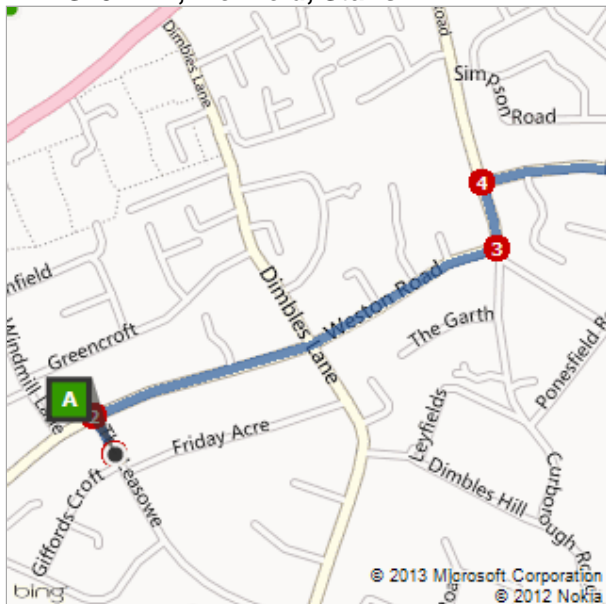

bing Maps

A WS13 7HH, Lichfield, Staffs

Via: A5192 / Eastern Avenue

B near Hay End Lane, Fradley, WS13 8

www.lichfieldscouts.co.uk

Directions to :
FRADLEY YOUTH CENTRE
WS13 8NL

Route: 5.1 mi, 16 min

A	WS13 7HH, Lichfield, Staffs	A-B: 5.1 mi 16 min
	1. Leave The Leasowe towards Weston Road	213 ft
	2. Turn right on to Weston Road	0.4 mi
	3. Turn left on to Curborough Road	331 ft
	4. Turn right on to Purcell Avenue	0.4 mi
	5. Bear left on to Netherstowe	308 ft
	6. Turn right on to A5192 / Eastern Avenue	0.8 mi
	7. At roundabout, take 1st exit on to A5127 / Trent Valley Road	0.7 mi
	8. Take sliproad left to A38	2.2 mi
	9. Take sliproad left	466 ft
	10. Turn right on to Fradley Lane	0.3 mi
	11. Turn left on to Church Lane	0.2 mi
	12. Road name changes to Hay End Lane	62 ft
B	13. Arrive at near Hay End Lane, Fradley, WS13 8 <i>The last intersection is Common Lane</i>	

These directions are subject to the Microsoft® Service Agreement and for informational purposes only. No guarantee is made regarding their completeness or accuracy. Construction projects, traffic, or other events may cause actual conditions to differ from these results. Map and traffic data © 2010 NAVTEQ™.

Route: 5.1 mi, 16 min

This was your map view in the browser window.

A: WS13 7HH, Lichfield, Staffs

B: near Hay End Lane, Fradley, WS13 8