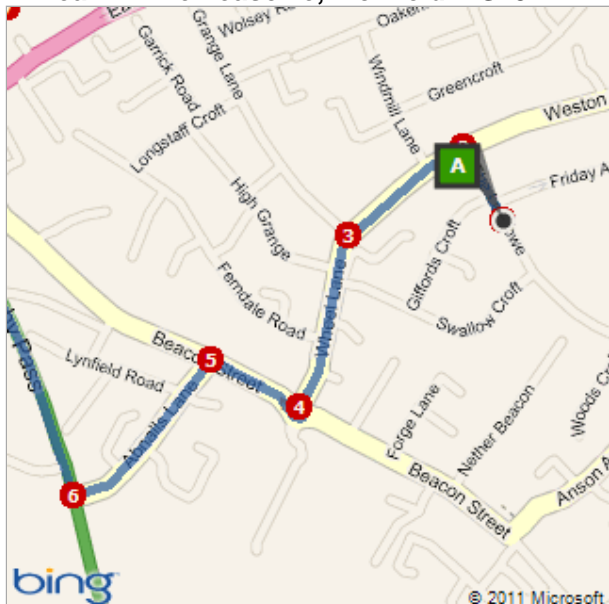

A near **22 The Leasowe, Lichfield WS13 7**
1st Lichfield Scout HQ
(Directions to approximate location.)

B near **Chase Road, Brocton ST17 0**
Glacial Boulder Car Park
(Directions to approximate location.)

GLACIAL BOULDER CAR PARK
directions from
1st Lichfield Scouts HQ
www.lichfieldscouts.co.uk

Route: **15.9 mi, 30 min**

| A | near 22 The Leasowe, Lichfield WS13 7 | A-B: 15.9 mi 30 min |
|----------|--|-------------------------------|
| | 1. Depart The Leasowe toward Friday Acre | 413 ft |
| | 2. Turn left onto Weston Road | 0.1 mi |
| | 3. Road name changes to Wheel Lane | 0.2 mi |
| | 4. At roundabout, take 3rd exit onto Beacon Street | 0.1 mi |
| | 5. Turn left onto Abnalls Lane | 0.2 mi |
| | 6. Turn right onto A51 / Western by Pass | 0.9 mi |
| | 7. Pass through 8 roundabouts, remaining on A51 | 8.5 mi |
| | 8. At roundabout, take 1st exit onto A513 | 3.4 mi |
| | 9. Turn left onto Brocton Road | 0.7 mi |
| | 10. Road name changes to Pool Lane Brocton | 0.3 mi |
| | 11. Road name changes to Pool Lane | 43 ft |
| | 12. Road name changes to Pool Lane Brocton | 0.2 mi |
| | 13. Road name changes to The Green | 30 ft |
| | 14. Turn left onto Chase Road | 1.2 mi |
| B | 15. Arrive at near Chase Road, Brocton ST17 0 on the right <i>The last intersection is Brocton Heights</i> <i>If you reach Camp Road, you've gone too far</i> | |

These directions are subject to the Microsoft® Service Agreement and for informational purposes only. No guarantee is made regarding their completeness or accuracy. Construction projects, traffic, or other events may cause actual conditions to differ from these results. Map and traffic data © 2010 NAVTEQ™.

Route: 15.9 mi, 30 min

This was your map view in the browser window.

A: near 22 The Leasowe, Lichfield WS13 7

B: near Chase Road, Brocton ST17 0