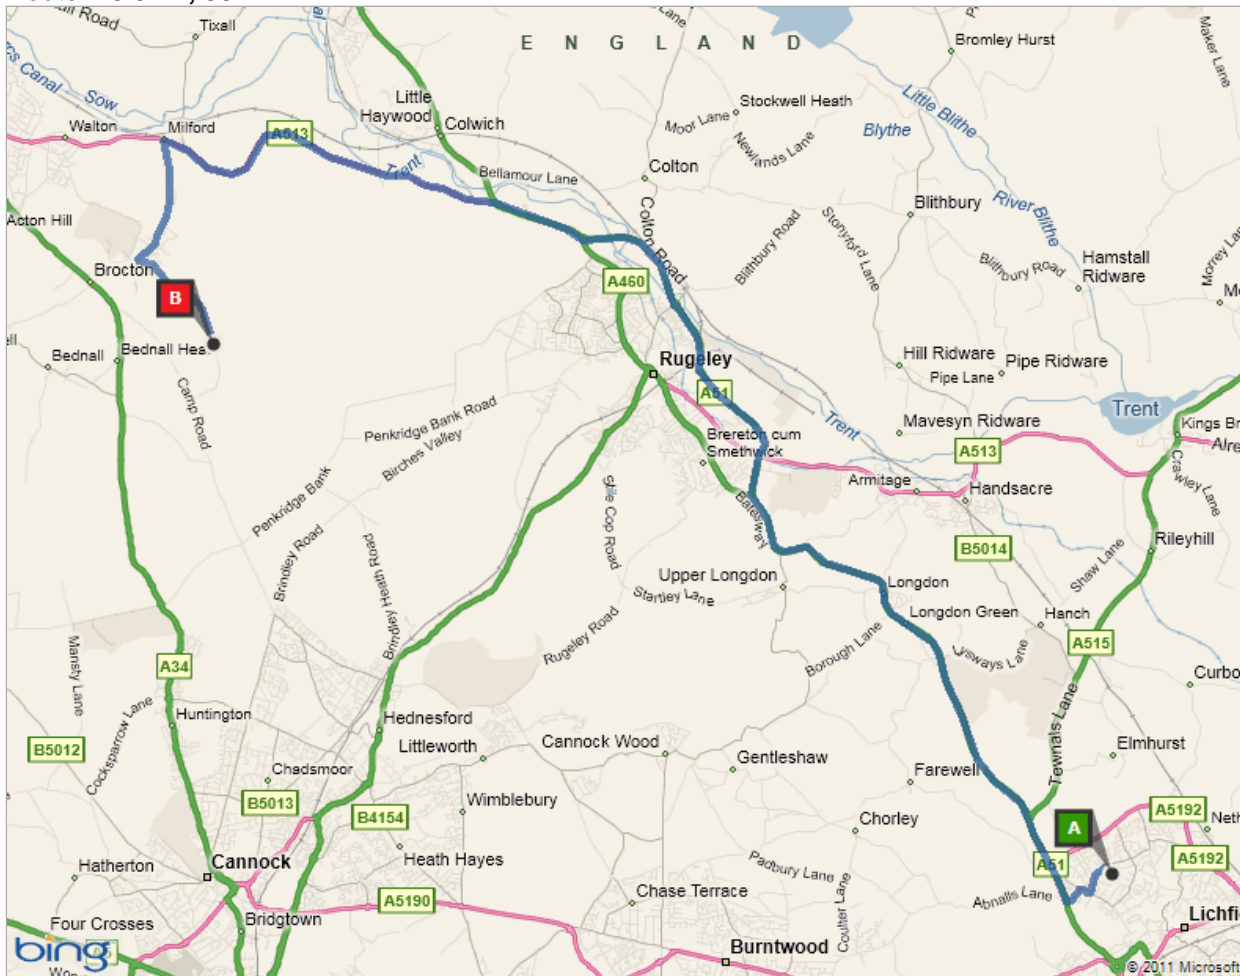

A near **22 The Leasowe, Lichfield WS13 7**
1st Lichfield Scout HQ
(Directions to approximate location.)

B near **Chase Road, Brocton ST17 0**
Glacial Boulder Car Park
(Directions to approximate location.)

GLACIAL BOULDER CAR PARK
directions from
1st Lichfield Scouts HQ
www.lichfieldscouts.co.uk

Route: **15.9 mi, 30 min**

| A | near 22 The Leasowe, Lichfield WS13 7 | A-B: 15.9 mi 30 min |
|----------|--|-------------------------------|
| | 1. Depart The Leasowe toward Friday Acre | 413 ft |
| | 2. Turn left onto Weston Road | 0.1 mi |
| | 3. Road name changes to Wheel Lane | 0.2 mi |
| | 4. At roundabout, take 3rd exit onto Beacon Street | 0.1 mi |
| | 5. Turn left onto Abnalls Lane | 0.2 mi |
| | 6. Turn right onto A51 / Western by Pass | 0.9 mi |
| | 7. Pass through 8 roundabouts, remaining on A51 | 8.5 mi |
| | 8. At roundabout, take 1st exit onto A513 | 3.4 mi |
| | 9. Turn left onto Brocton Road | 0.7 mi |
| | 10. Road name changes to Pool Lane Brocton | 0.3 mi |
| | 11. Road name changes to Pool Lane | 43 ft |
| | 12. Road name changes to Pool Lane Brocton | 0.2 mi |
| | 13. Road name changes to The Green | 30 ft |
| | 14. Turn left onto Chase Road | 1.2 mi |
| B | 15. Arrive at near Chase Road, Brocton ST17 0 on the right <i>The last intersection is Brocton Heights</i> <i>If you reach Camp Road, you've gone too far</i> | |

These directions are subject to the Microsoft® Service Agreement and for informational purposes only. No guarantee is made regarding their completeness or accuracy. Construction projects, traffic, or other events may cause actual conditions to differ from these results. Map and traffic data © 2010 NAVTEQ™.

Route: 15.9 mi, 30 min

This was your map view in the browser window.

A: near 22 The Leasowe, Lichfield WS13 7

B: near Chase Road, Brocton ST17 0