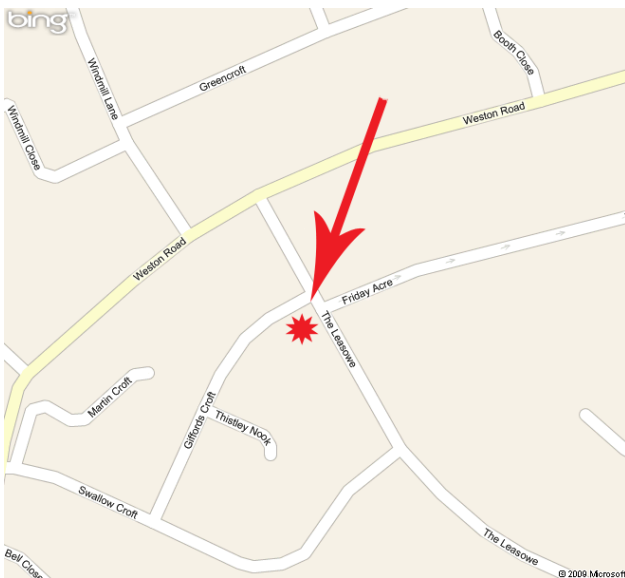

1ST LICHFIELD (ST CHADS) SCOUT GROUP

www.lichfieldscouts.co.uk

HOW TO FIND THE SCOUT HALL

We meet at the Leasowe Scout Hall (attached to the Leasowe Church Hall)

The Scout Hall is located at :

The Leasowe (On the corner of the junction between Giffords Croft and The Leasowe)
WS13 7HH

The car park is in Giffords Croft.

Entrance is in the far corner of the car park.

Note : there is no letterbox at this address - see the website for a correspondence address

www.lichfieldscouts.co.uk/contacts