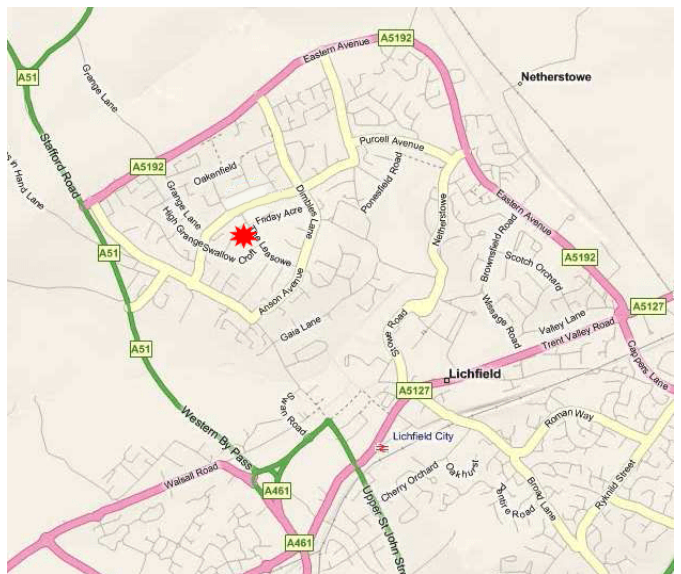

1ST LICHFIELD (ST CHADS) SCOUT GROUP

www.lichfieldscouts.co.uk

HOW TO FIND THE SCOUT HALL

We meet at the Leasowe Scout Hall (attached to the Leasowe Church Hall)

The Scout Hall is located at :

The Leasowe (On the corner of the junction between Giffords Croft and The Leasowe)
WS13 7HH

The car park is in Giffords Croft.

Entrance is in the far corner of the car park.

Note : there is no letterbox at this address - see the website for a correspondence address

www.lichfieldscouts.co.uk/contacts