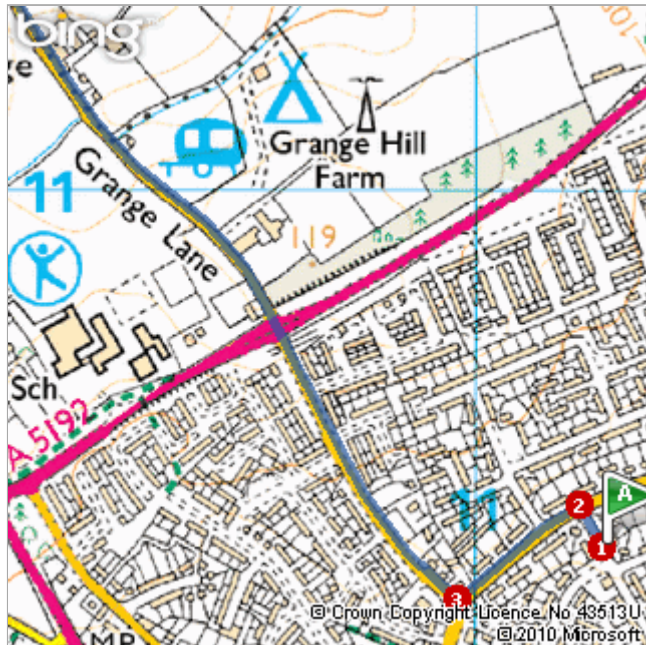

# Bing Maps

A: **WS13 7HH**  
B: **near Rugeley Road, Kings Bromley DE13 7, United Kingdom**  
([Directions to approximate location.](#))

Route: **5.0 mi, 10 min**

[www.lichfieldscouts.co.uk](http://www.lichfieldscouts.co.uk)

**Directions to Kings Bromley Water Park**  
Manor Park Sailing Club Rugeley Road  
Kings Bromley  
(Beware postcodes for this address can be misleading)

**WS13 7HH**

**A-B: 5.0 mi**  
10 min

1. Depart **The Leasowe** 0.0 mi

 2. Turn **left** onto **Weston Road** 0.1 mi

 3. Turn **right** onto **Grange Lane** 0.8 mi

 4. Turn **right** onto **A515 / Tewnals Lane** 3.3 mi

 5. Turn **left** onto **A513 / Rugeley Road** 0.7 mi

6. Arrive at **A513 / Rugeley Road**  
*If you reach B5014, you've gone too far*

0.0 mi

Route: 5.0 mi, 10 min

This was your map view in the browser window.

A: WS13 7HH

B: near Rugeley Road, Kings Bromley DE13 7...