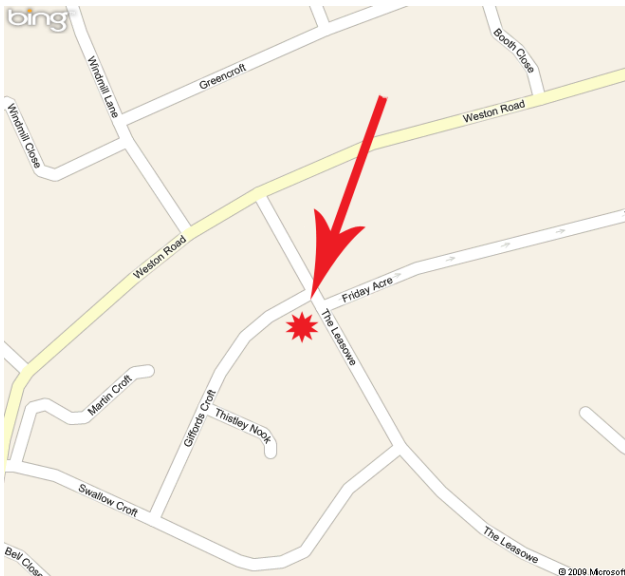

## HOW TO FIND THE SCOUT HALL

We meet at the Leasowe Scout Hall (attached to the Leasowe Church Hall)

The Scout Hall is located at :

The Leasowe (On the corner of the junction between Giffords Croft and The Leasowe)  
WS13 7HH

The car park is in Giffords Croft.

Entrance is in the far corner of the car park.

Note : there is no letterbox at this address - see the website for a correspondence address

[www.lichfieldscouts.co.uk/contacts](http://www.lichfieldscouts.co.uk/contacts)