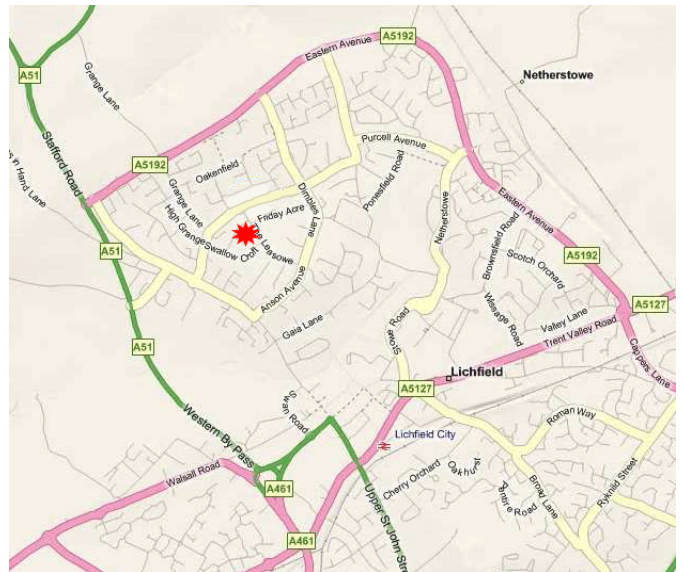

## HOW TO FIND THE SCOUT HALL

We meet at the Leasowe Scout Hall (attached to the Leasowe Church Hall)

The Scout Hall is located at :

The Leasowe (On the corner of the junction between Giffords Croft and The Leasowe)  
WS13 7HH

The car park is in Giffords Croft.

Entrance is in the far corner of the car park.

Note : there is no letterbox at this address - see the website for a correspondence address

[www.lichfieldscouts.co.uk/contacts](http://www.lichfieldscouts.co.uk/contacts)