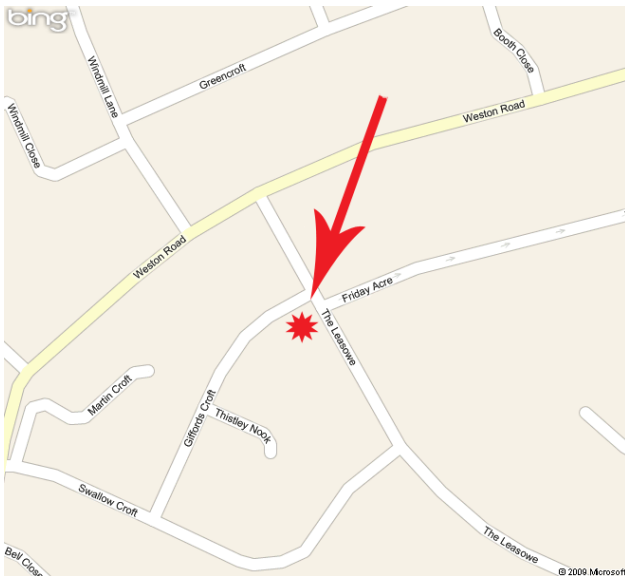

1ST LICHFIELD (ST CHADS) SCOUT GROUP

www.lichfieldscouts.co.uk

HOW TO FIND THE SCOUT HALL

We meet at the Leasowe Scout Hall (attached to the Leasowe Church Hall)

The Scout Hall is located at :

The Leasowe (On the corner of the junction between Giffords Croft and The Leasowe)
WS13 7HH

The car park is in Giffords Croft.

Entrance is in the far corner of the car park.

Note : there is no letterbox at this address - see the website for a correspondence address

www.lichfieldscouts.co.uk/contacts