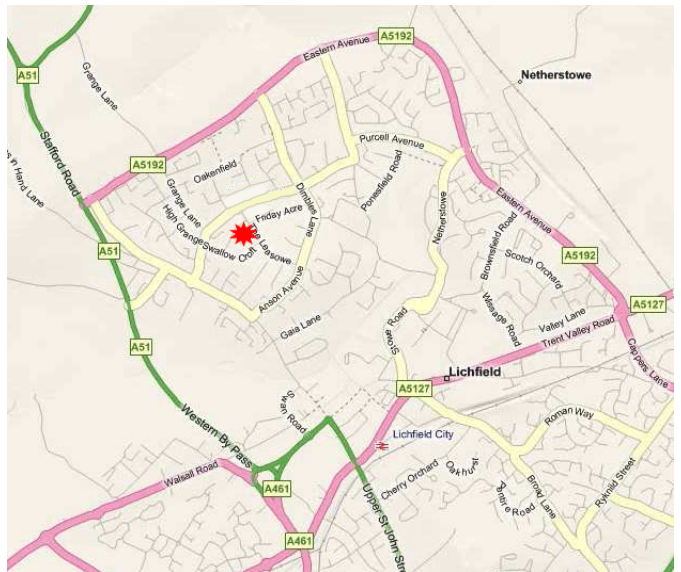

1ST LICHFIELD (ST CHADS) SCOUT GROUP

www.lichfieldscouts.co.uk

HOW TO FIND THE SCOUT HALL

We meet at the Leasowe Scout Hall (attached to the Leasowe Church Hall)

The Scout Hall is located at :

The Leasowe (On the corner of the junction between Giffords Croft and The Leasowe)
WS13 7HH

The car park is in Giffords Croft.

Entrance is in the far corner of the car park.

Note : there is no letterbox at this address - see the website for a correspondence address

www.lichfieldscouts.co.uk/contacts